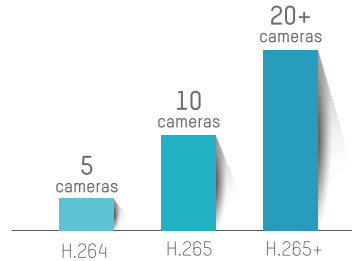

4MP SUPER-HIGH DEFINITION RESOLUTION

Sharp detail in the daytime

High color fidelity at night

H.265+

HIKVISION'S OWN HIGH-EFFICIENCY CODEC

The H.265+ high-efficiency codec not only reduces bandwidth but also decreases storage requirements, improving overall system performance by up to 83%. Compared to H.265, H.265+ can double surveillance recording duration. And compared to H.264, it can support four times the number of video cameras – or more. HiLook saves you time and resources with H.265+.

24-Hour recording file size (GB) comparing H.264, H.265, and H.265+

*Data was tested in a common scene; for reference only.

20 MB Broadband Network

Eight 2-MP cameras

5TB HDDs

WDR

COLOR CORRECTION FOR EXCELLENT IMAGING

Wide dynamic range (WDR) performance maintains image fidelity without detail loss when facing toward harsh light. The 120 dB WDR integrated into HiLook's network cameras ensures accurate on-screen colour when facing toward bright sunlight, for example. In these environments, conventional cameras would record a only silhouette, rendering critical footage useless. HiLook records with accurate colour and detail, 24/7.