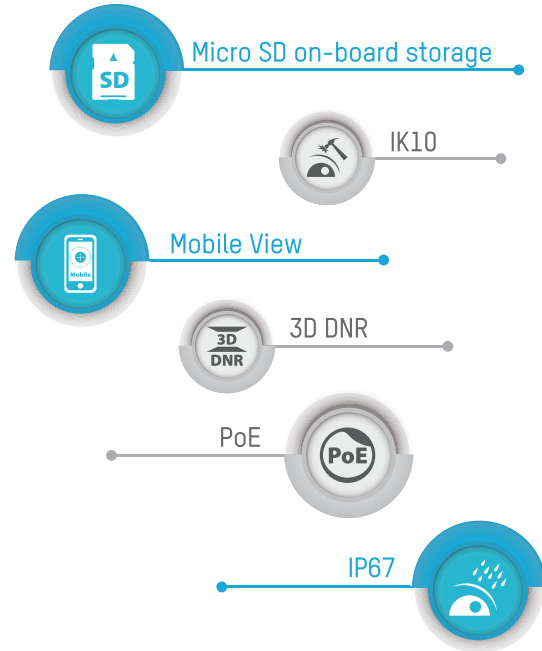

Wide dynamic range (WDR) performance maintains image fidelity without detail loss when facing toward harsh light. The 120 dB WDR integrated into HiLook's network cameras ensures accurate on-screen colour when facing toward bright sunlight, for example. In these environments, conventional cameras would record a only silhouette, rendering critical footage useless. HiLook records with accurate colour and detail, 24/7.

WDR off

WDR on

EXIR 2.0

EXTENDED INFRARED POWER

For 24-hour surveillance, infrared video is essential at night and in dark environments. EXIR 2.0 provides a higher luminous efficiency for infrared surveillance, improving images where and when it's critical. The amazing 500-metre (1,500-foot) range, combined with up to 4 MP super-HD imaging, makes it the ultimate performer in demanding applications.

EXIR 2.0

MORE FEATURES

NETWORK CAMERA

IPC-B140H

4MP Bullet IR Network Camera

- Up to 4 MP high resolution
- 2.8/4/6 mm fixed lens
- Supports H.265+/H.265, H.264+/H.264
- Front Cover: Metal
- Rear Cover & Bracket: Plastic
- IR Range: Up to 30 m
- IP67, DWDR
- Supports PoE

1300000T

IPC-D140H

4MP Dome IR Network Camera

- Up to 4 MP high resolution
- 2.8/4/6 mm fixed lens
- Supports H.265/H.265+, H.264/H.264+
- Base: Metal, Cover: Plastic
- IR Range: Up to 30 m
- IP67, IK10, DWDR
- Supports PoE