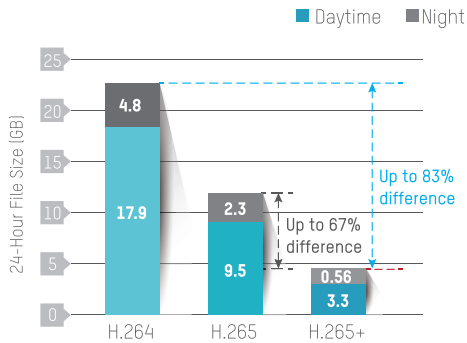

24-Hour recording file size (GB) comparing H.264, H.265, and H.265+

*Data was tested in a common scene; for reference only.

20 MB Broadband Network

Eight 2-MP cameras

5TB HDDs

WDR

COLOR CORRECTION FOR EXCELLENT IMAGING

Wide dynamic range (WDR) performance maintains image fidelity without detail loss when facing toward harsh light. The 120 dB WDR integrated into HiLook's network cameras ensures accurate on-screen colour when facing toward bright sunlight, for example. In these environments, conventional cameras would record a only silhouette, rendering critical footage useless. HiLook records with accurate colour and detail, 24/7.